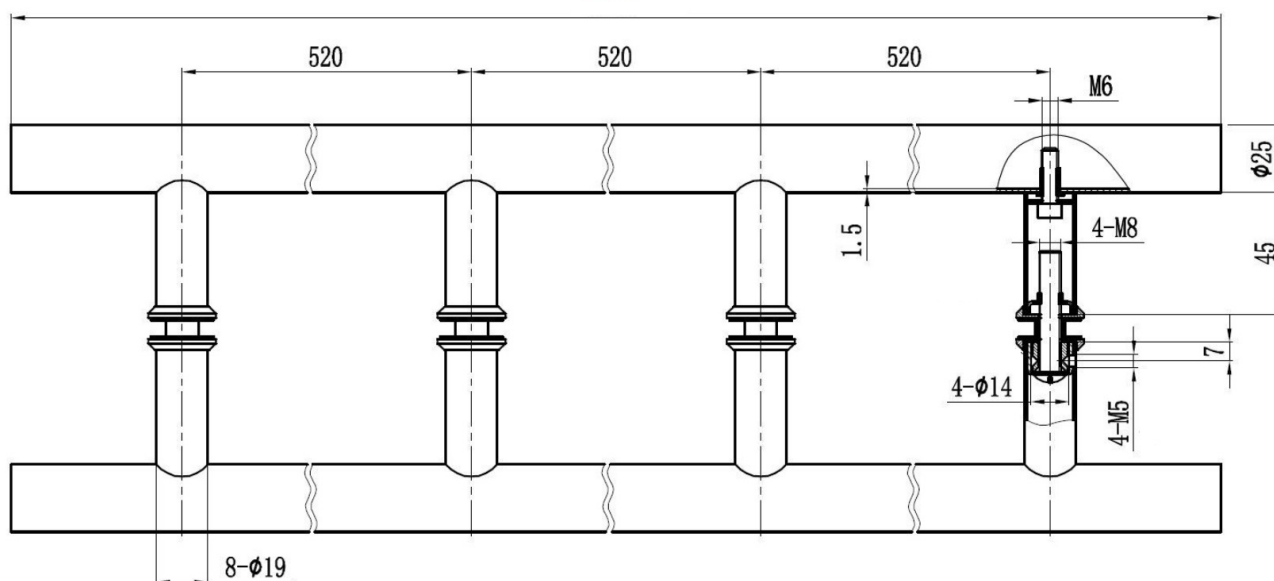

PRODUCT SHEET

Description:

Door Handle "Oder" SS304 Brushed, $\varnothing 25 \times 1750$ mm, cc 520-520-520 mm, 8-12mm Glass Thickness, Bore: $\varnothing 12$ mm

Item number:

17.87.009-0

Units	Box	Carton	HS Code	Barcode
Pair	1	10	8302415000	 5704866444972

1750

SISO A/S

Mileparken 11
DK-2740 Skovlunde
Denmark
VAT: DK 24786013

Phone +45 45 830 900

www.siso.dk
siso@siso.dk

Danske Bank
Nytorv Branch
Copenhagen
SWIFT: DABADKKK

Account no.
4180 3112 112936
IBAN Account
DK7230003112112936